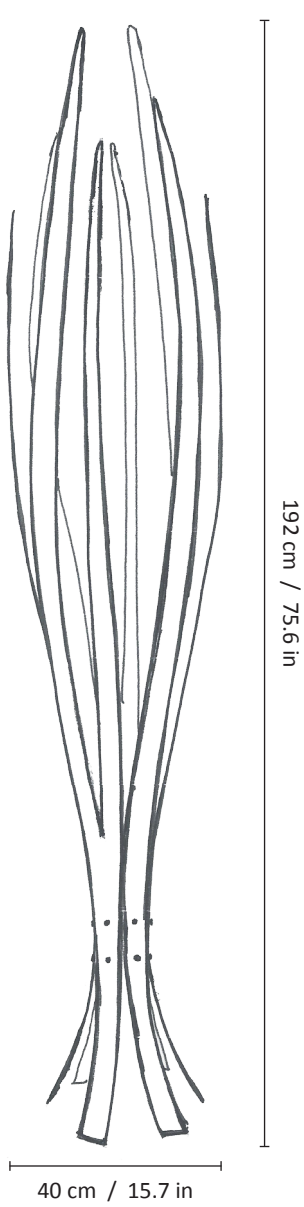

Iris Floor Light

by MacMaster

Large Iris Floor Light

Medium Iris Floor Light

IRIS FLOOR LIGHT by MacMaster

Materials:	<ul style="list-style-type: none"> - Core: Birch Plywood (Genus - Betula Pendula) FSC and PEFC Certified - Veneer: American Black Walnut or American White Oak (Genus - Juglans Nigra or Quercas Alba) PEFC Certified
Finishing:	Walnut or Oak. Bespoke Timber Options or Stained finishes Available on Request.
Feeding:	220-240 / 120 Volt
Cord Set:	2.5 meters / 98 in black fabric coated Flex CE/UL Foot switch and Plug CE/UL Lampholder E27/E26
Bulbs:	CFL, LED or Halogen 20 Watt MAX. Please note: We recommend using Energy saving LED or CFL which will have higher equivalent Lumen output to Halogen/Incandescent. Please see links for specific bulb recommendations. Europe, Africa, Asia, Australia and other 240v countries North America and other 120v countries
Weight:	Large: 4.26kg / 9.39lbs Medium: 3.49kg / 7.69lbs