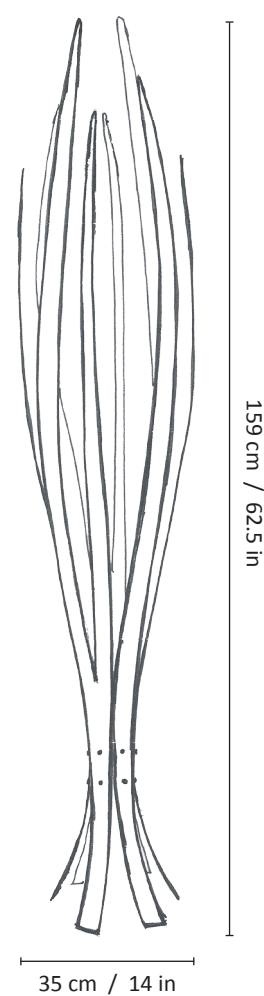

Iris Floor Light

by MacMaster

Large Iris Floor Light

Medium Iris Floor Light

IRIS FLOOR LIGHT by MacMaster

Materials:	<ul style="list-style-type: none"> - Core: Birch Plywood (Genus - Betula Pendula) FSC and PEFC Certified - Veneer: American Black Walnut or American White Oak (Genus - Juglans Nigra or Quercas Alba) PEFC Certified
Finishing:	Walnut or Oak. Bespoke Timber Options or Stained finishes Available on Request.
Feeding:	220-240 / 120 Volt
Cord Set:	2.5 meters / 98 in black fabric coated Flex CE/UL Foot switch and Plug CE/UL Lampholder E27/E26
Bulbs:	CFL, LED or Halogen 20 Watt MAX. Please note: We recommend using Energy saving LED or CFL which will have higher equivalent Lumen output to Halogen/Incandescent. Please see links for specific bulb recommendations. Europe, Africa, Asia, Australia and other 240v countries North America and other 120v countries
Weight:	Large: 4.26kg / 9.39lbs Medium: 3.49kg / 7.69lbs